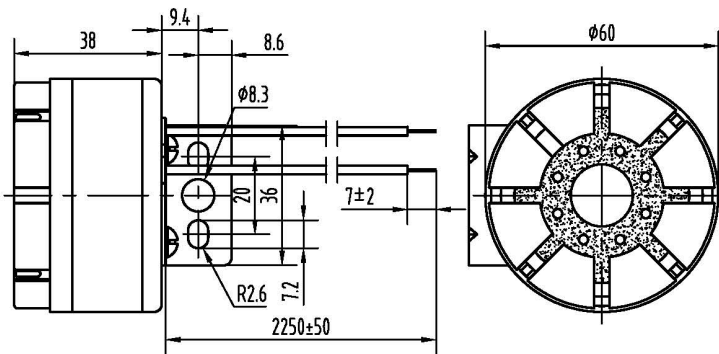

#### DIMENSIONS: (Unit: mm)

#### PACKING INFORMATION:

Packing: 63 pcs per export carton

Carton Size: 47x30.5x21 cm

G. Weight: 8.4 kgs N. Weight: 6.9 kgs

Address: Multitrack GmbH, Pfaffenrain 22, 35606 Solms, Germany

Tel: +49-6442-9220950, Fax: +49-3212-1258768