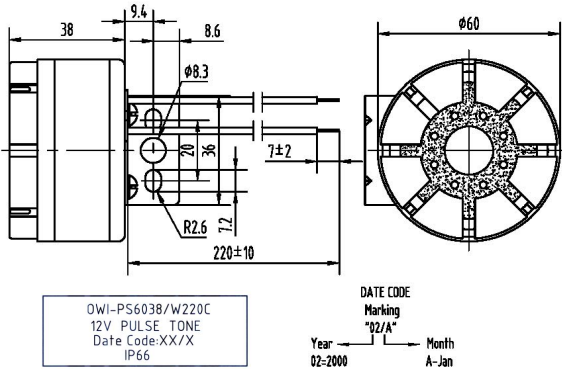

High-Output Siren

W-32 (DB: 143PN3120-X403A)

FEATURES:

- High Output
- Wide Voltage Range
- High Reliability

APPLICATIONS:

- Automatic Control Equipment
- Back A Car Alarm
- Alarm Systems

Rev.3

DIMENSIONS: (Unit: mm)

DWL-PS6038/W220C
12V PULSE TONE
Date Code:XX/X
IP66

DATE CODE
Marking
"02/A"
Year 02-2000 Month A-Jan

CHARACTERISTICS:

ELECTRICAL SPECIFICATIONS:

Min. Sound Pressure Level at

12V_{DC}/100cm.....108dB(A)

Rated Voltage.....12V_{DC}

Operating Voltage.....6~15V_{DC}

Max. Consumption300mA/ 12V_{DC}

Oscillating Frequency.....2.8±0.5kHz

Tone Nature.....Normal Pulse(1.2~1.6Hz)

Terminal.....Lead wire

Operating Temperature.....-20~+85°C

Case Material/Color.....ABS/Black

Weight.....110g

PACKING INFORMATION:

Packing: 120 pcs per export carton

Carton Size: 47x30.5x21cm

G. Weight: 14.7 kgs N. Weight: 13.2 kgs

Address: Multitrack GmbH, Pfaffenrain 22, 35606 Solms, Germany

Tel: +49-6442-9220950, Fax: +49-3212-1258768