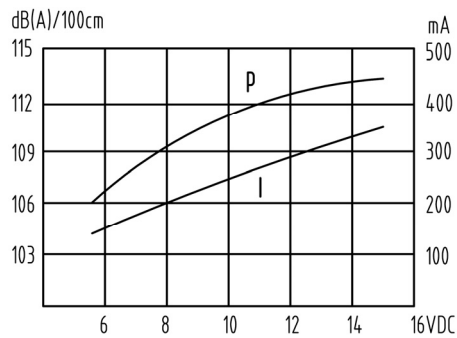

High-Output Siren

W-32 (DB: 143PN3120-X403A)

FEATURES:

- High Output
- Wide Voltage Range
- High Reliability

APPLICATIONS:

- Automatic Control Equipment
- Back A Car Alarm
- Alarm Systems

Rev.3

DIMENSIONS: (Unit: mm)

DWL-PS6038/W220C
12V PULSE TONE
Date Code:XX/X
IP66

DATE CODE
Marking
"02/A"
Year 02-2000 Month A-Jan

CHARACTERISTICS:

ELECTRICAL SPECIFICATIONS:

Min. Sound Pressure Level at

12V_{DC}/100cm.....108dB(A)

Rated Voltage.....12V_{DC}

Weight.....110g

PACKING INFORMATION:

Packing: 120 pcs per export carton

Carton Size: 47x30.5x21cm

G. Weight: 14.7 kgs N. Weight: 13.2 kgs

Address: Multitrack GmbH, Pfaffenrain 22, 35606 Solms, Germany

Tel: +49-6442-9220950, Fax: +49-3212-1258768