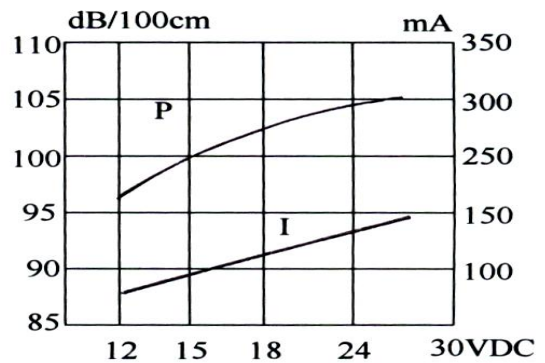

High-Output Siren

W-24B

Rev.2

FEATURES:

- High Output
- Sealed Type
- High Reliability

APPLICATIONS:

- Automatic Control Equipment
- Communication Equipment
- Electronic Instruments

DIMENSIONS: (Unit: mm)

CHARACTERISTICS:

ELECTRICAL SPECIFICATIONS:

Min. Sound Pressure Level at

24V _{DC} /100cm.....	100dB(A)
Rated Voltage.....	24V _{DC}
Operating Voltage.....	12~28V _{DC}
Max. Consumption.....	150mA/24V _{DC}
Tone Nature.....	Siren
Operating Temperature.....	-20~+70°C
Case Material/Color.....	ABS/Black
Weight.....	60g

PACKING INFORMATION:

Packing: 120 pcs per export carton

Carton Size: 47×30.5×21cm

G. Weight: 8.7 kgs N. Weight: 7.2 kgs

Address: Multitrack GmbH, Pfaffenrain 22, 35606 Solms, Germany

Tel: +49-6442-9220950, Fax: +49-3212-1258768