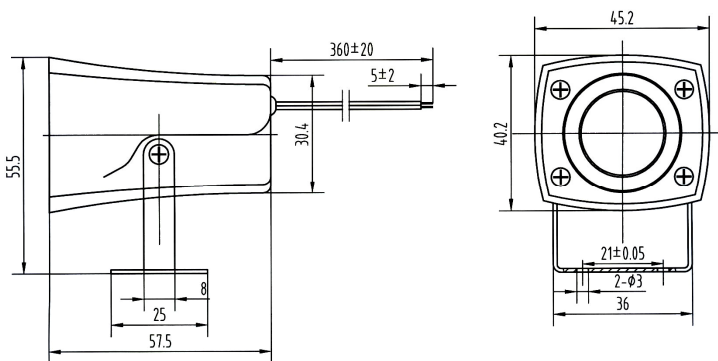

High-Output Siren

W-24B

Rev.2

FEATURES:

- High Output
- Sealed Type
- High Reliability

APPLICATIONS:

- Automatic Control Equipment
- Communication Equipment
- Electronic Instruments

DIMENSIONS: (Unit: mm)

CHARACTERISTICS:

ELECTRICAL SPECIFICATIONS:

Min. Sound Pressure Level at

24V _{DC} /100cm.....	100dB(A)
Rated Voltage.....	24V _{DC}
Operating Voltage.....	12~28V _{DC}
Max. Consumption.....	150mA/24V _{DC}
Tone Nature.....	Siren
Operating Temperature.....	-20~+70°C
Case Material/Color.....	ABS/Black
Weight.....	60g

PACKING INFORMATION:

Packing: 120 pcs per export carton

Carton Size: 47×30.5×21cm

G. Weight: 8.7 kgs N. Weight: 7.2 kgs

Address: Multitrack GmbH, Pfaffenrain 22, 35606 Solms, Germany

Tel: +49-6442-9220950, Fax: +49-3212-1258768