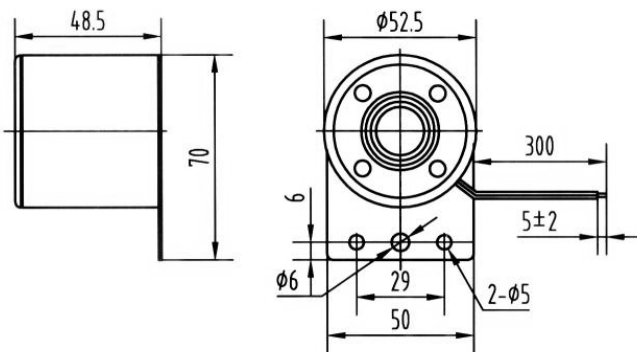

**High-Output Siren**

Rev.2

W-18A**DIMENSIONS: (Unit: mm)****FEATURES:**

- High Output
- Sealed Type
- High Reliability

APPLICATIONS:

- Automatic Control Equipment
- Communication Equipment
- Electronic Instruments

CHARACTERISTICS:**ELECTRICAL SPECIFICATIONS:**

Min. Sound Pressure Level at

24V _{DC} /100cm.....	105dB(A)
Rated Voltage.....	24V _{DC}
Operating Voltage.....	18~26V _{DC}
Max. Consumption.....	200mA/24V _{DC}
Tone Nature.....	Siren
Operating Temperature.....	-30~+70°C
Case Material/Color.....	ABS/Black
Weight.....	85g

PACKING INFORMATION:

Packing: 100 pcs per export carton

Carton Size: 47×30.5×21cm

G. Weight: 10.0 kgs N. Weight: 8.5 kgs

Address: Multitrack GmbH, Pfaffenrain 22, 35606 Solms, Germany

Tel: +49-6442-9220950, Fax: +49-3212-1258768