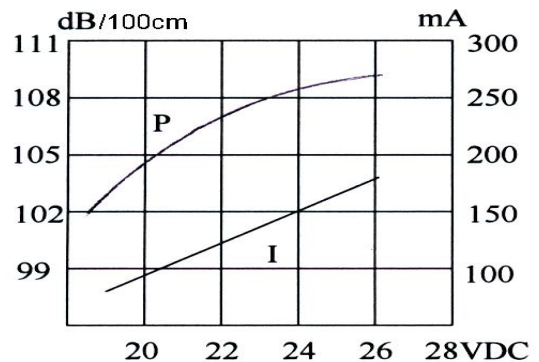

**High-Output Siren**

Rev.2

W-18A**DIMENSIONS: (Unit: mm)****FEATURES:**

- High Output
- Sealed Type
- High Reliability

APPLICATIONS:

- Automatic Control Equipment
- Communication Equipment
- Electronic Instruments

CHARACTERISTICS:**ELECTRICAL SPECIFICATIONS:**

Min. Sound Pressure Level at

24V _{DC} /100cm.....	105dB(A)
Rated Voltage.....	24V _{DC}
Operating Voltage.....	18~26V _{DC}
Max. Consumption.....	200mA/24V _{DC}
Tone Nature.....	Siren
Operating Temperature.....	-30~+70°C
Case Material/Color.....	ABS/Black
Weight.....	85g

PACKING INFORMATION:

Packing: 100 pcs per export carton

Carton Size: 47×30.5×21cm

G. Weight: 10.0 kgs N. Weight: 8.5 kgs

Address: Multitrack GmbH, Pfaffenrain 22, 35606 Solms, Germany

Tel: +49-6442-9220950, Fax: +49-3212-1258768