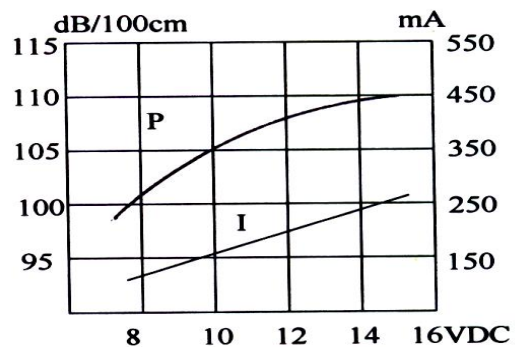

**High-Output Siren****W-12B2****DIMENSIONS: (Unit: mm)****FEATURES:**

- High Output
- Sealed Type
- High Reliability

APPLICATIONS:

- Automatic Control Equipment
- Communication Equipment
- Electronic Instruments

CHARACTERISTICS:**ELECTRICAL SPECIFICATIONS:**

Min. Sound Pressure Level at

12V_{DC}/100cm.....105dB(A)

Sound Pressure Level at

12V_{DC}/100cm.....110dB(A)(Typical)Rated Voltage.....12V_{DC}Operating Voltage.....6~16V_{DC}Max. Consumption.....250mA/12V_{DC}

Tone Nature.....Siren

Operating Temperature.....-20~+70°C

Case Material/Color.....ABS/Black

Weight.....63g

PACKING INFORMATION:

Packing: 120 pcs per export carton

Carton Size: 47×30.5×21cm

G. Weight: 9.1 kgs N. Weight: 7.6 kgs