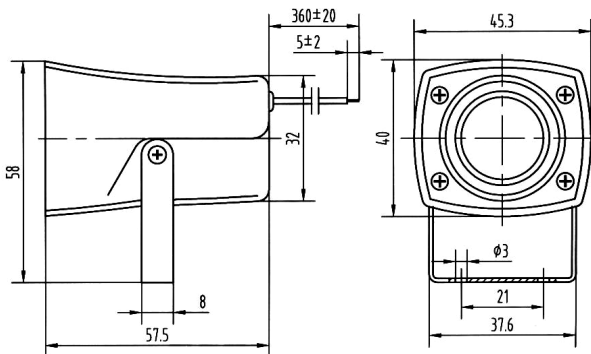

**High-Output Siren****W-12B2****DIMENSIONS: (Unit: mm)****FEATURES:**

- High Output
- Sealed Type
- High Reliability

APPLICATIONS:

- Automatic Control Equipment
- Communication Equipment
- Electronic Instruments

CHARACTERISTICS:**ELECTRICAL SPECIFICATIONS:**

Min. Sound Pressure Level at

12V_{DC}/100cm.....105dB(A)

Sound Pressure Level at

12V_{DC}/100cm.....110dB(A)(Typical)Rated Voltage.....12V_{DC}Operating Voltage.....6~16V_{DC}Max. Consumption.....250mA/12V_{DC}

Tone Nature.....Siren

Operating Temperature.....-20~+70°C

Case Material/Color.....ABS/Black

Weight.....63g

PACKING INFORMATION:

Packing: 120 pcs per export carton

Carton Size: 47×30.5×21cm

G. Weight: 9.1 kgs N. Weight: 7.6 kgs