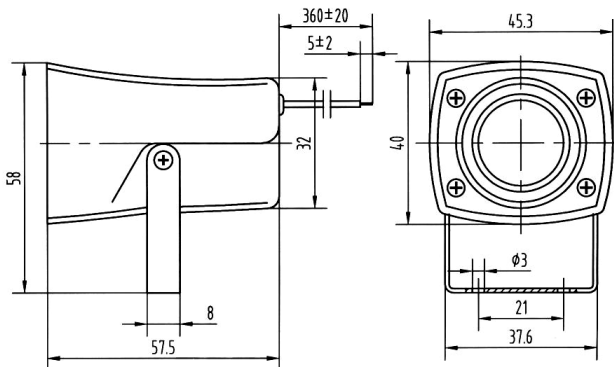

**High-Output Siren****W-12B1****DIMENSIONS: (Unit: mm)****FEATURES:**

- High Output
- Sealed Type
- High Reliability

**APPLICATIONS:**

- Automatic Control Equipment
- Communication Equipment
- Electronic Instruments

**CHARACTERISTICS:****ELECTRICAL SPECIFICATIONS:****Min. Sound Pressure Level at**

12V <sub>DC</sub> /100cm.....	100dB(A)
Rated Voltage.....	12V <sub>DC</sub>
Operating Voltage.....	6~16V <sub>DC</sub>
Max. Consumption.....	250mA/12V <sub>DC</sub>
Tone Nature.....	Siren
Operating Temperature.....	-20~+70°C
Case Material/Color.....	ABS/Black
Weight.....	63g

**PACKING INFORMATION:**

Packing: 120 pcs per export carton

Carton Size: 47×30.5×21cm

G. Weight: 9.1 kgs N. Weight: 7.6 kgs

Address: Multitrack GmbH, Pfaffenrain 22, 35606 Solms, Germany

Tel: +49-6442-9220950, Fax: +49-3212-1258768