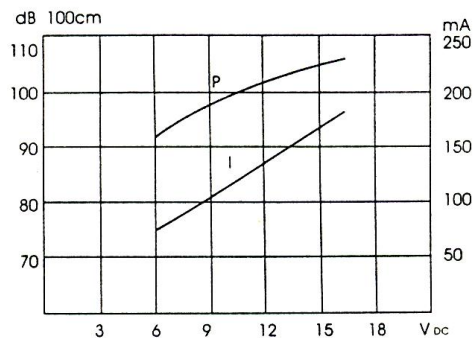

**High-Output Siren****W-12B1****DIMENSIONS: (Unit: mm)****FEATURES:**

- High Output
- Sealed Type
- High Reliability

**APPLICATIONS:**

- Automatic Control Equipment
- Communication Equipment
- Electronic Instruments

**CHARACTERISTICS:****ELECTRICAL SPECIFICATIONS:****Min. Sound Pressure Level at**

12V <sub>DC</sub> /100cm.....	100dB(A)
Rated Voltage.....	12V <sub>DC</sub>
Operating Voltage.....	6~16V <sub>DC</sub>
Max. Consumption.....	250mA/12V <sub>DC</sub>
Tone Nature.....	Siren
Operating Temperature.....	-20~+70°C
Case Material/Color.....	ABS/Black
Weight.....	63g

**PACKING INFORMATION:**

Packing: 120 pcs per export carton

Carton Size: 47×30.5×21cm

G. Weight: 9.1 kgs N. Weight: 7.6 kgs

Address: Multitrack GmbH, Pfaffenrain 22, 35606 Solms, Germany

Tel: +49-6442-9220950, Fax: +49-3212-1258768